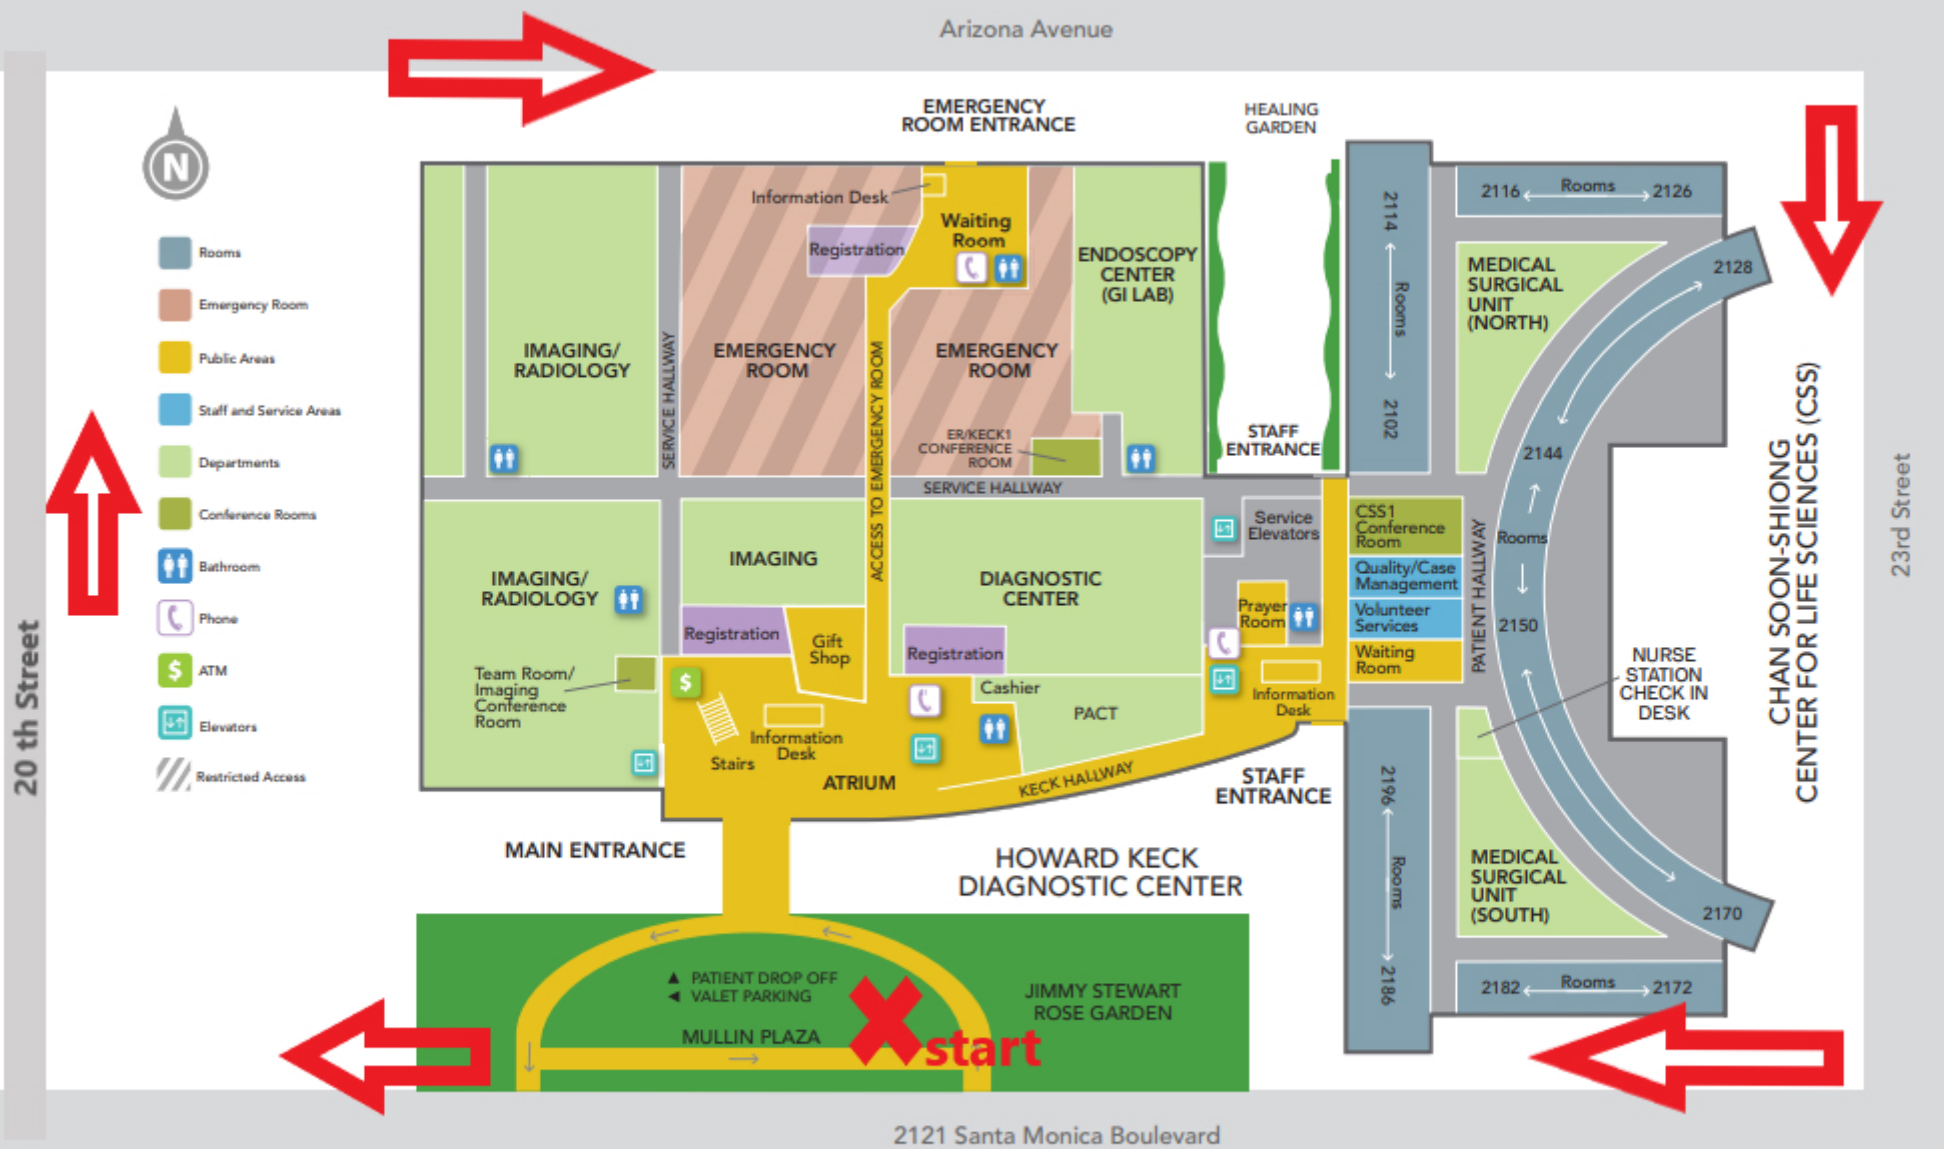

PROVIDENCE SAINT JOHN'S HEALTH CENTER GO GRAY IN MAY, BRAIN TUMOR AWARENESS WALK, ROLL, OR RIDE

Start at Mullin Plaza head West toward 20th St, turn right on 20th St, head North toward Arizona Ave, turn right on Arizona Ave head East toward 23rd St, turn right on 23rd St, head South toward Santa Monica Blvd and turn right onto Santa Monica Blvd and end at Mullin Plaza